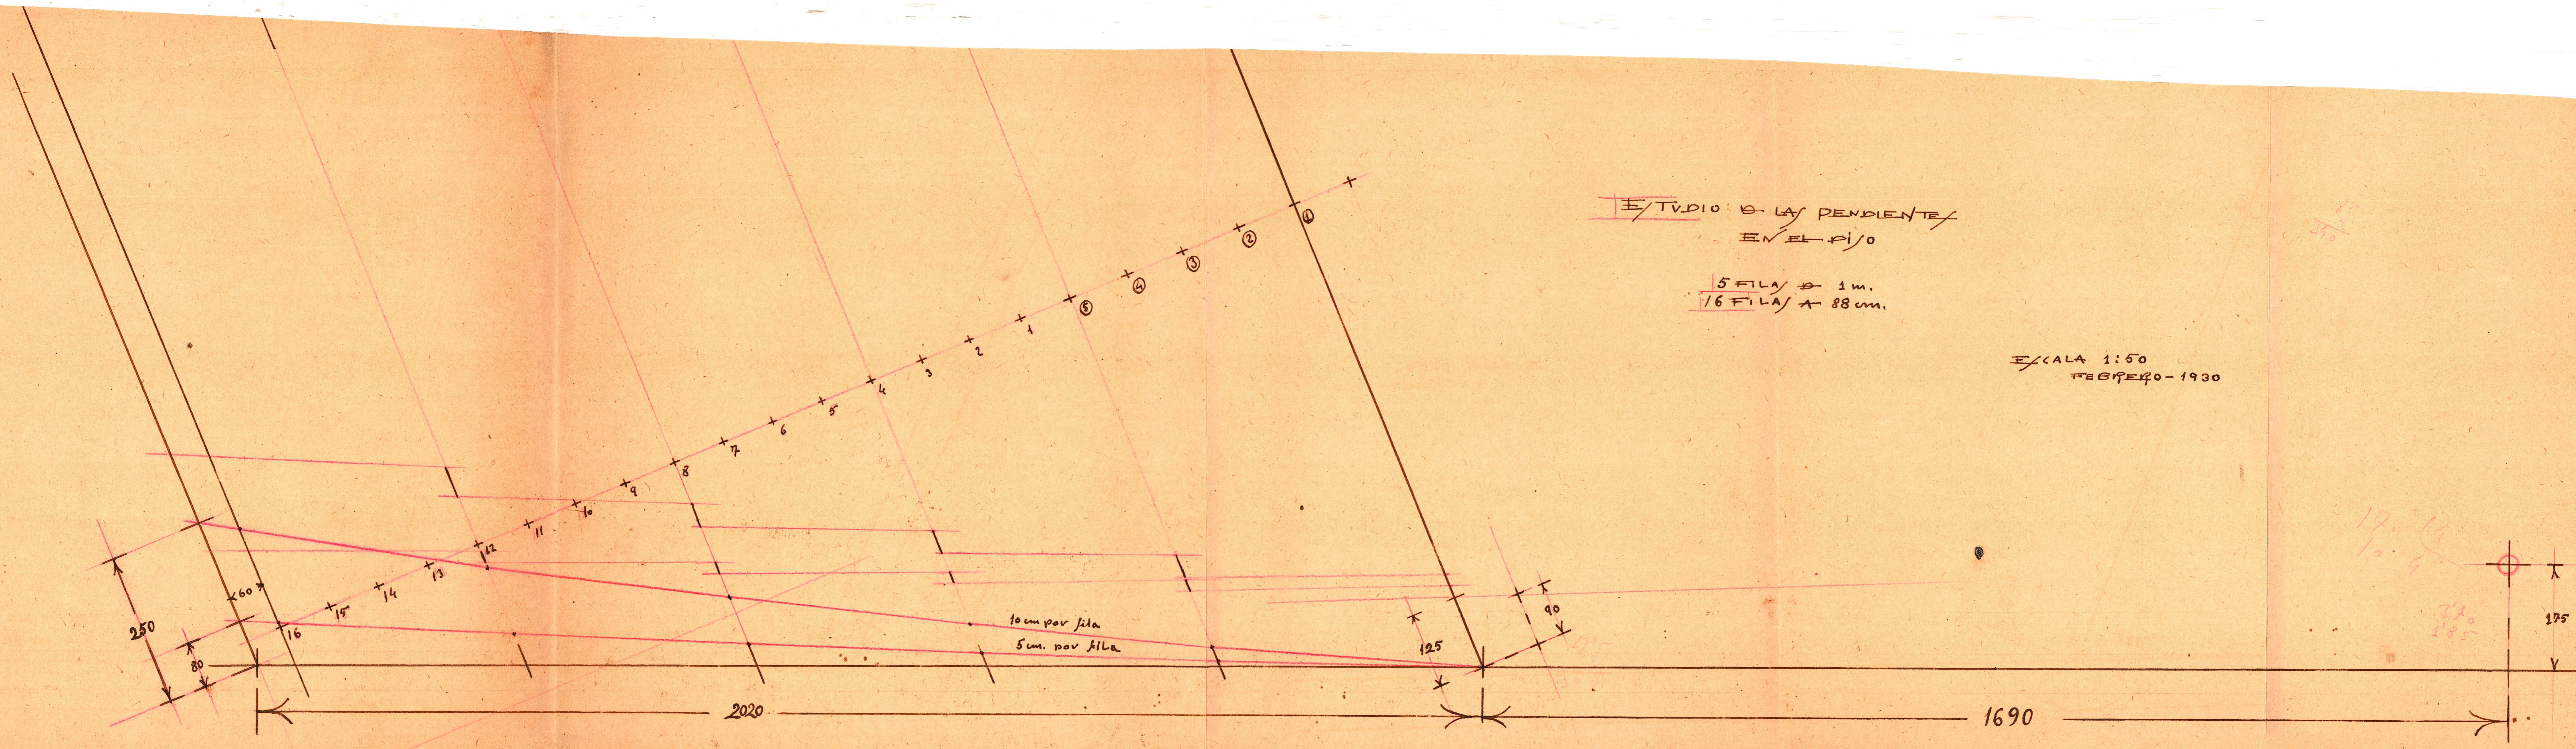

ESTUDIO DE LA PENDIENTE
EN EL PISO

5 FILA/ @ 1m.
16 FILA/ @ 88cm.

ESCALA 1:50
FEBRERO-1930

Handwritten notes and dimensions on the right side of the page, including a circle with a crosshair and vertical dimension lines labeled 125 and 90. There are also some faint red markings and numbers like 17.5 and 18.5.