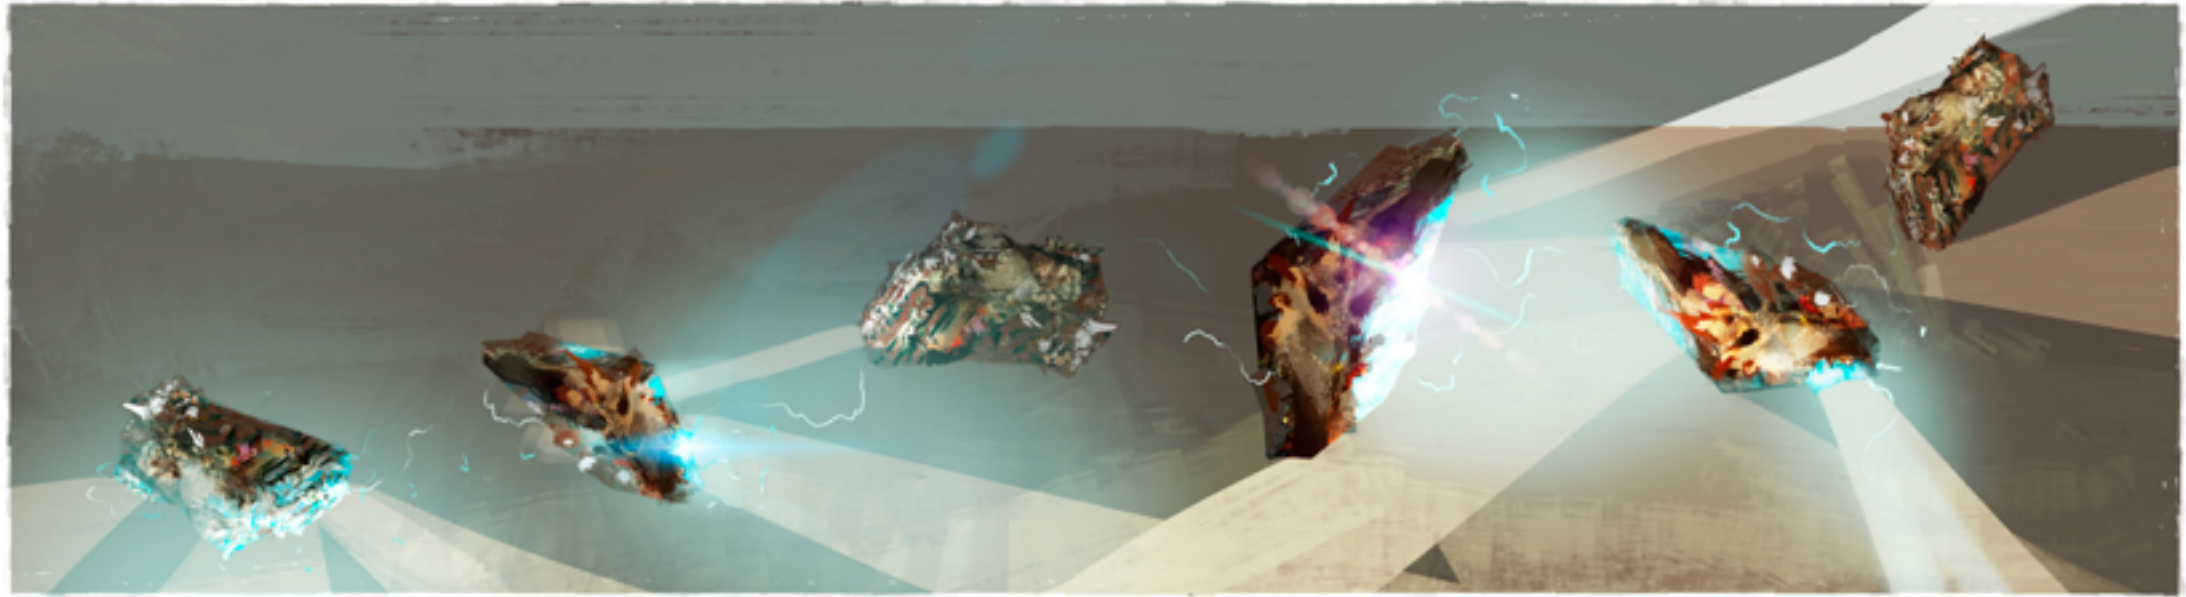

4- ETHNIC

5- BERSERK

6- GODLIKE

LIVE - DEVELOPMENT

-ALPHA'S MAIN NEST

EARLY DEVELOPMENT

FULL NEST DEVELOPMENT

— GLOWING & FLOATING ROCKS —
(THE 'METEOROIDS')