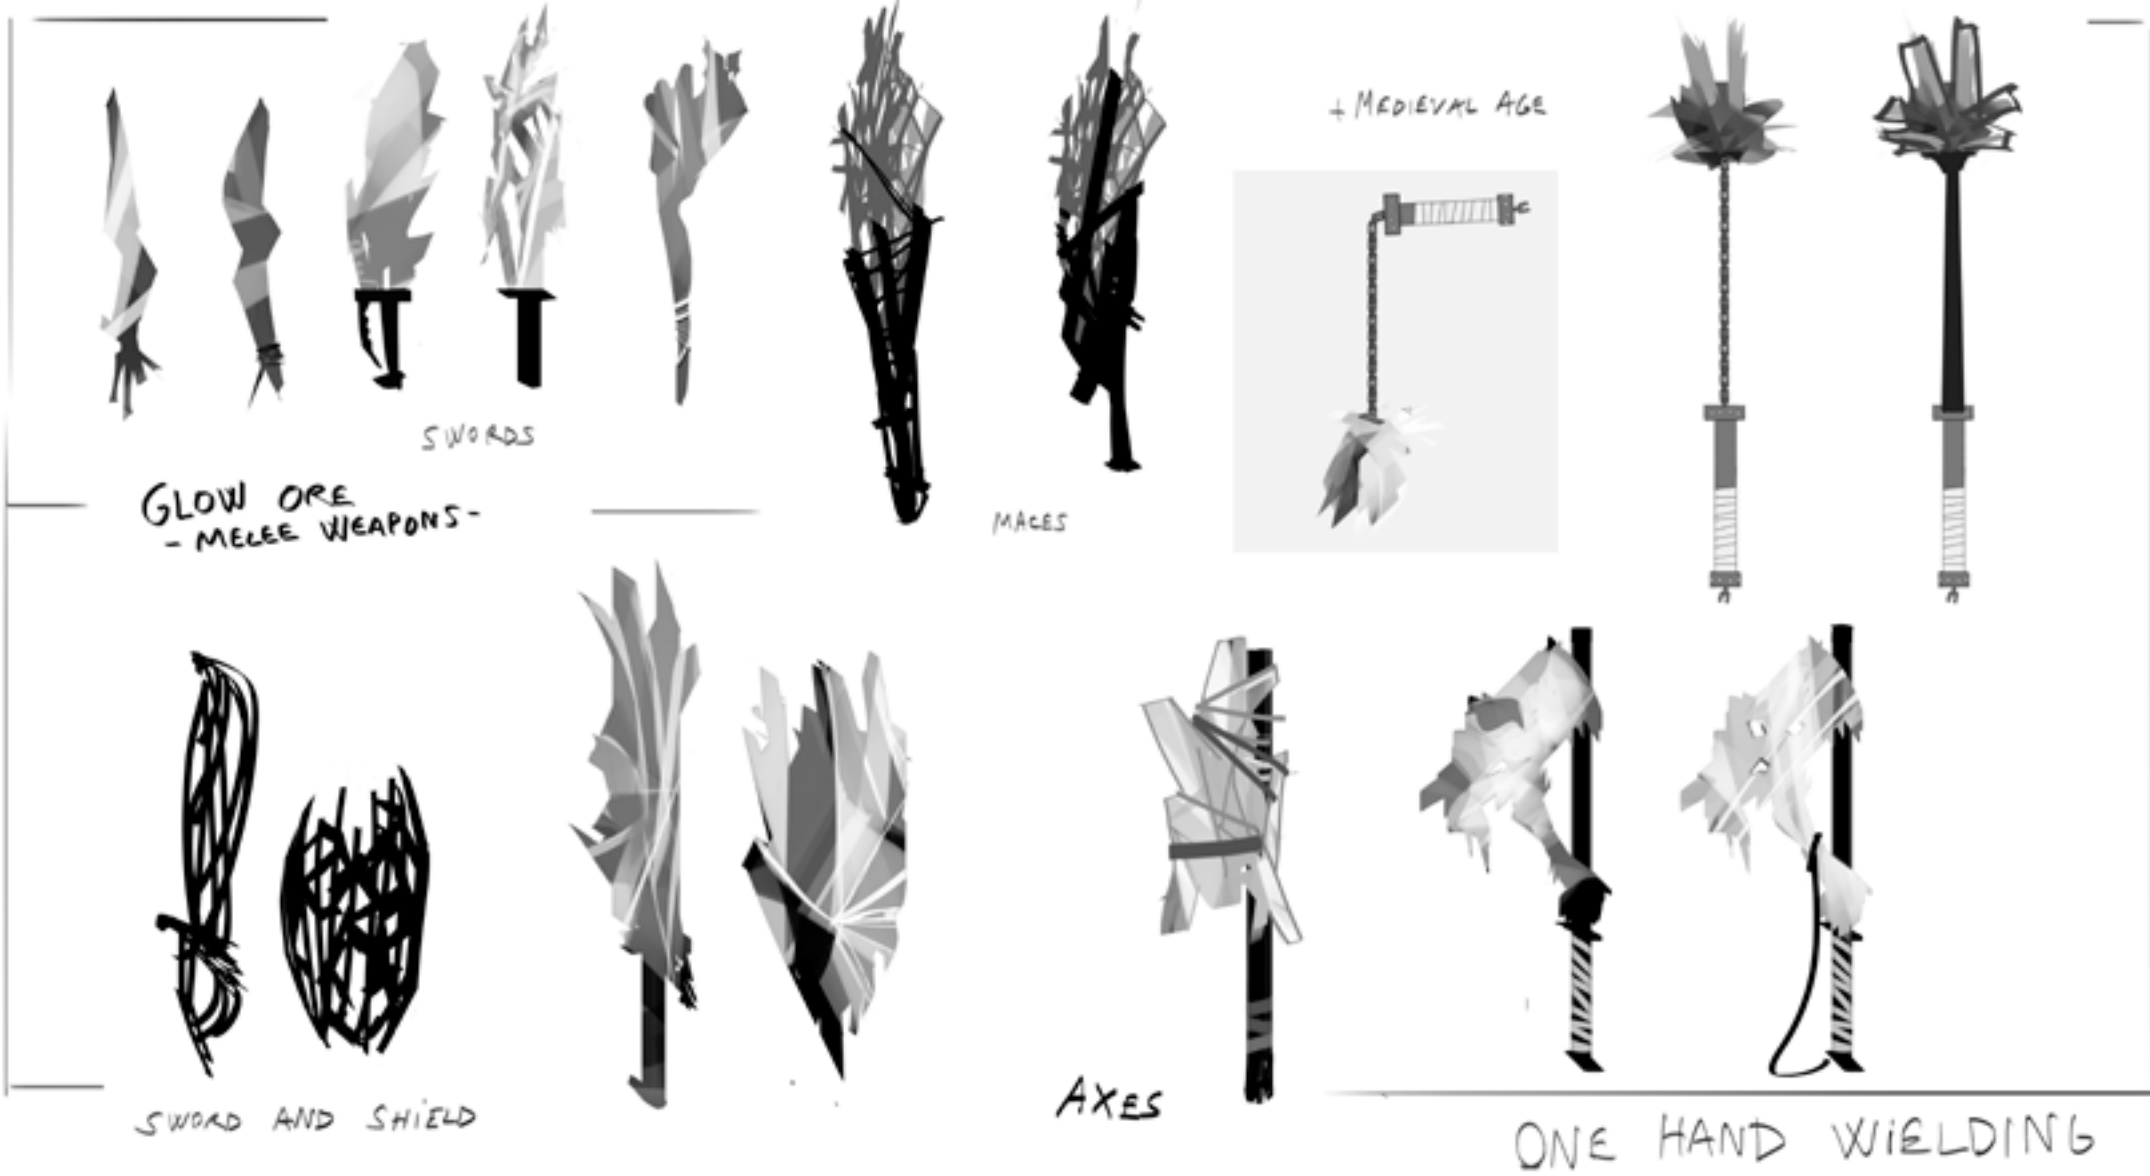

QUEEN.

ERA

LIGHT - ROCKS
(METEOROIDS)
(NATURAL RESOURCE)
(LIGHT - HARVEST)

STAIRS TO
THE
LIGHT-ROCKS

"LIGHT COIN"

SKETCH BOOK

• CONCEPT - LONG RANGE ROCK 'EXCITER'

+ WHAT ABOUT AIR CONDENS (2) LIKE MUSIC INSTRUMENTS