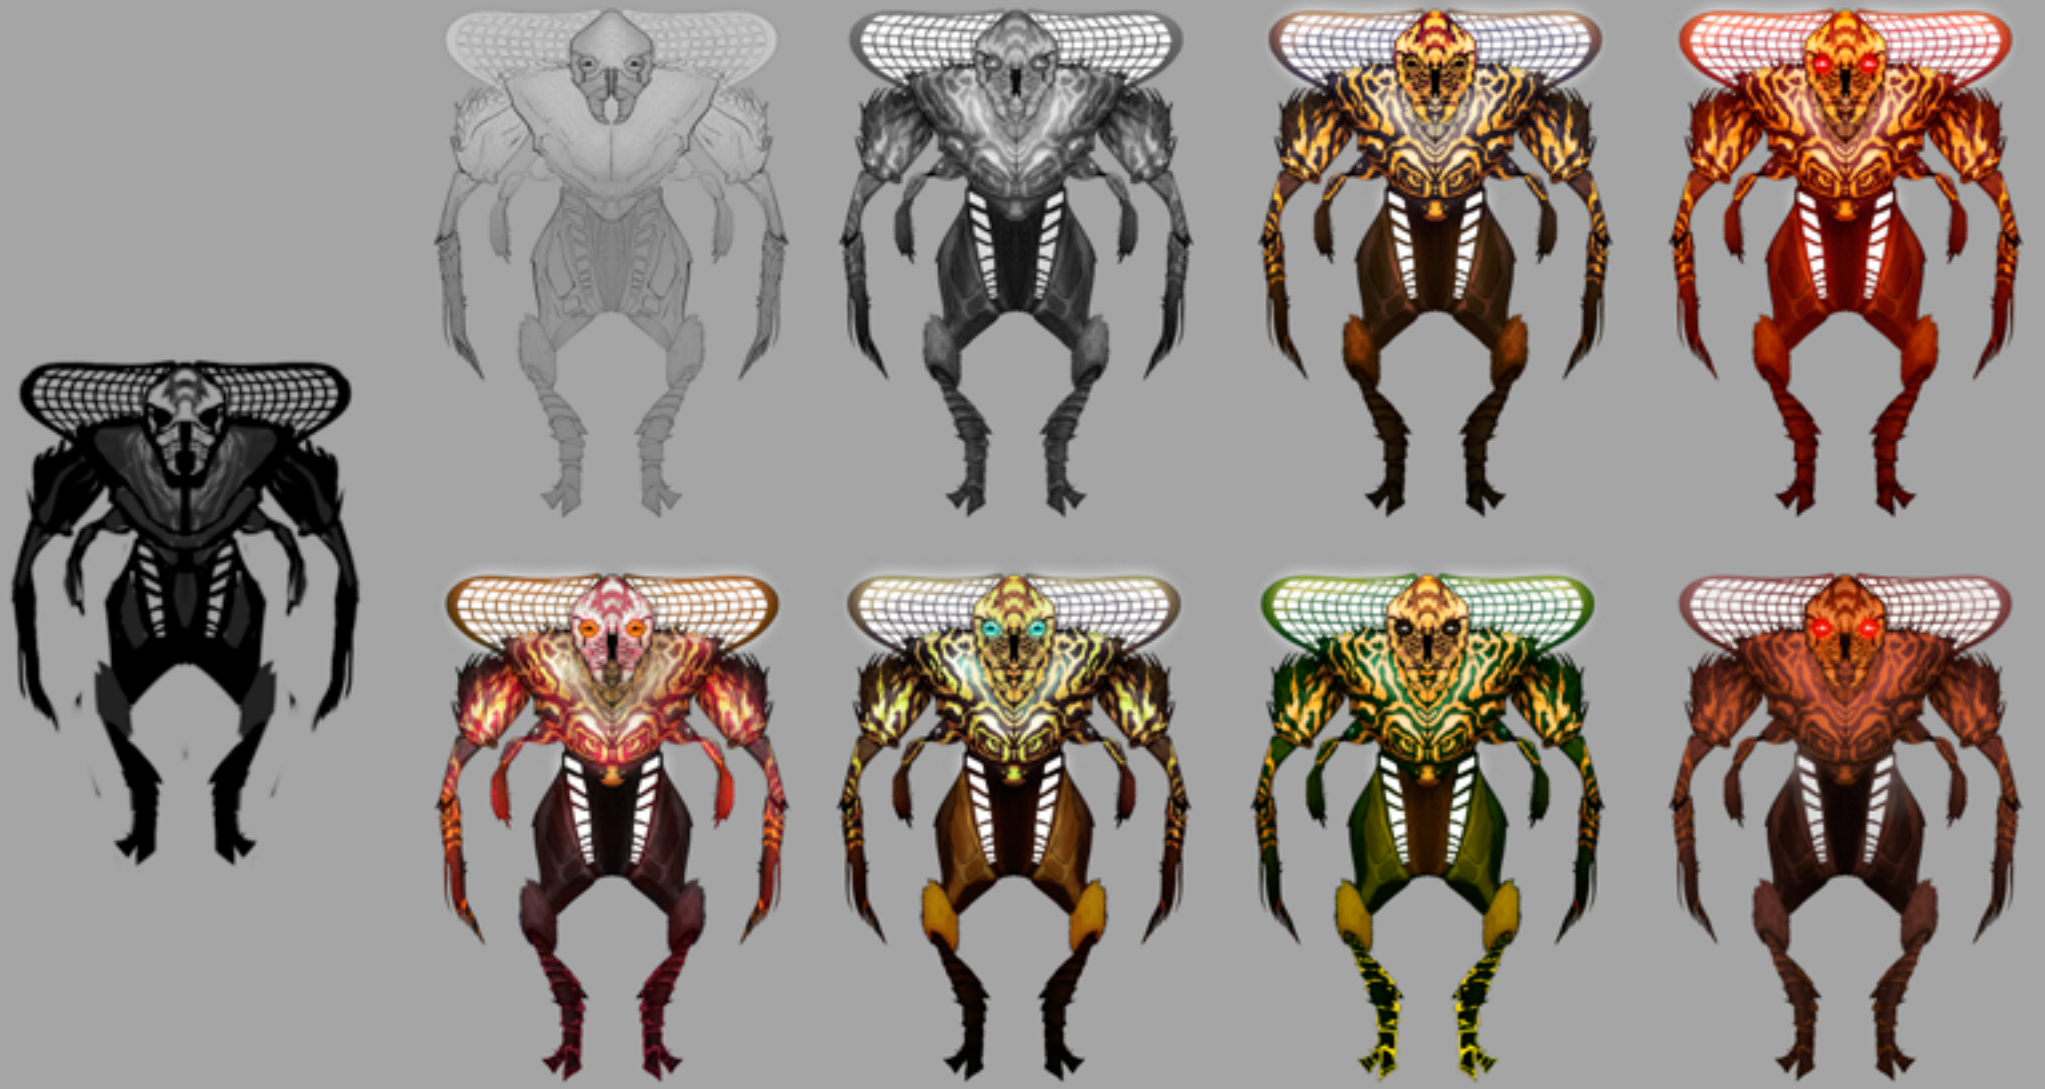

AVOIDING THE
"GLORIS"

MOOD ITERATIONS

"THE HOMINID"
- HOMINID SPECIES
152cm
5'

GOAT LINE - CPG

HOMINID
152 cm

1.72 AVG HUMAN

'ALFA' SPECIES

210 cm