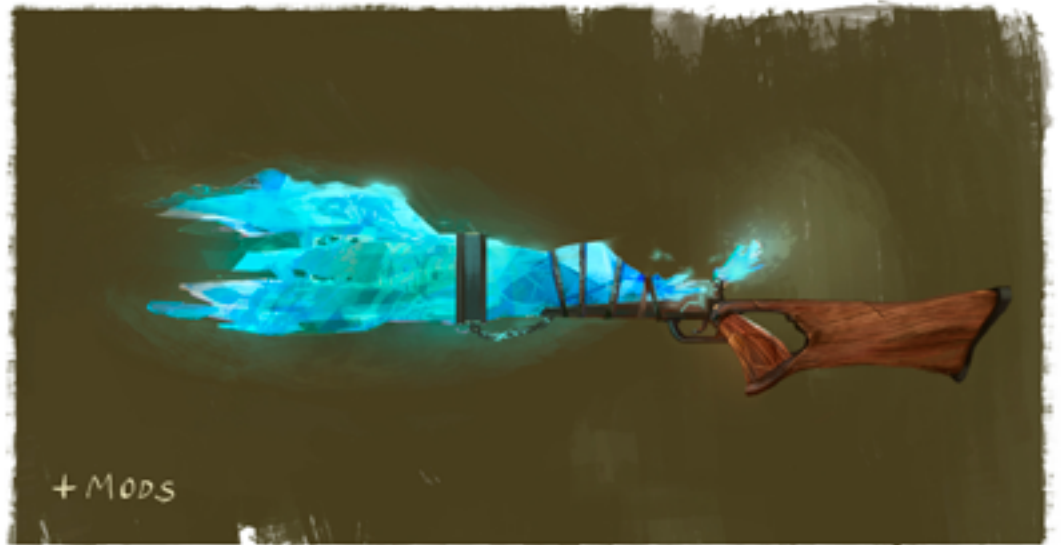

THE BERSERKER

HOMINID SPECIES

ONE-HAND GLOW-ORC AXE

— GLOW ORE HAND-GUN —

— "THE CRYSTAL BUSTER"

+ MODS

— LONG RANGE VARIATIONS —

①