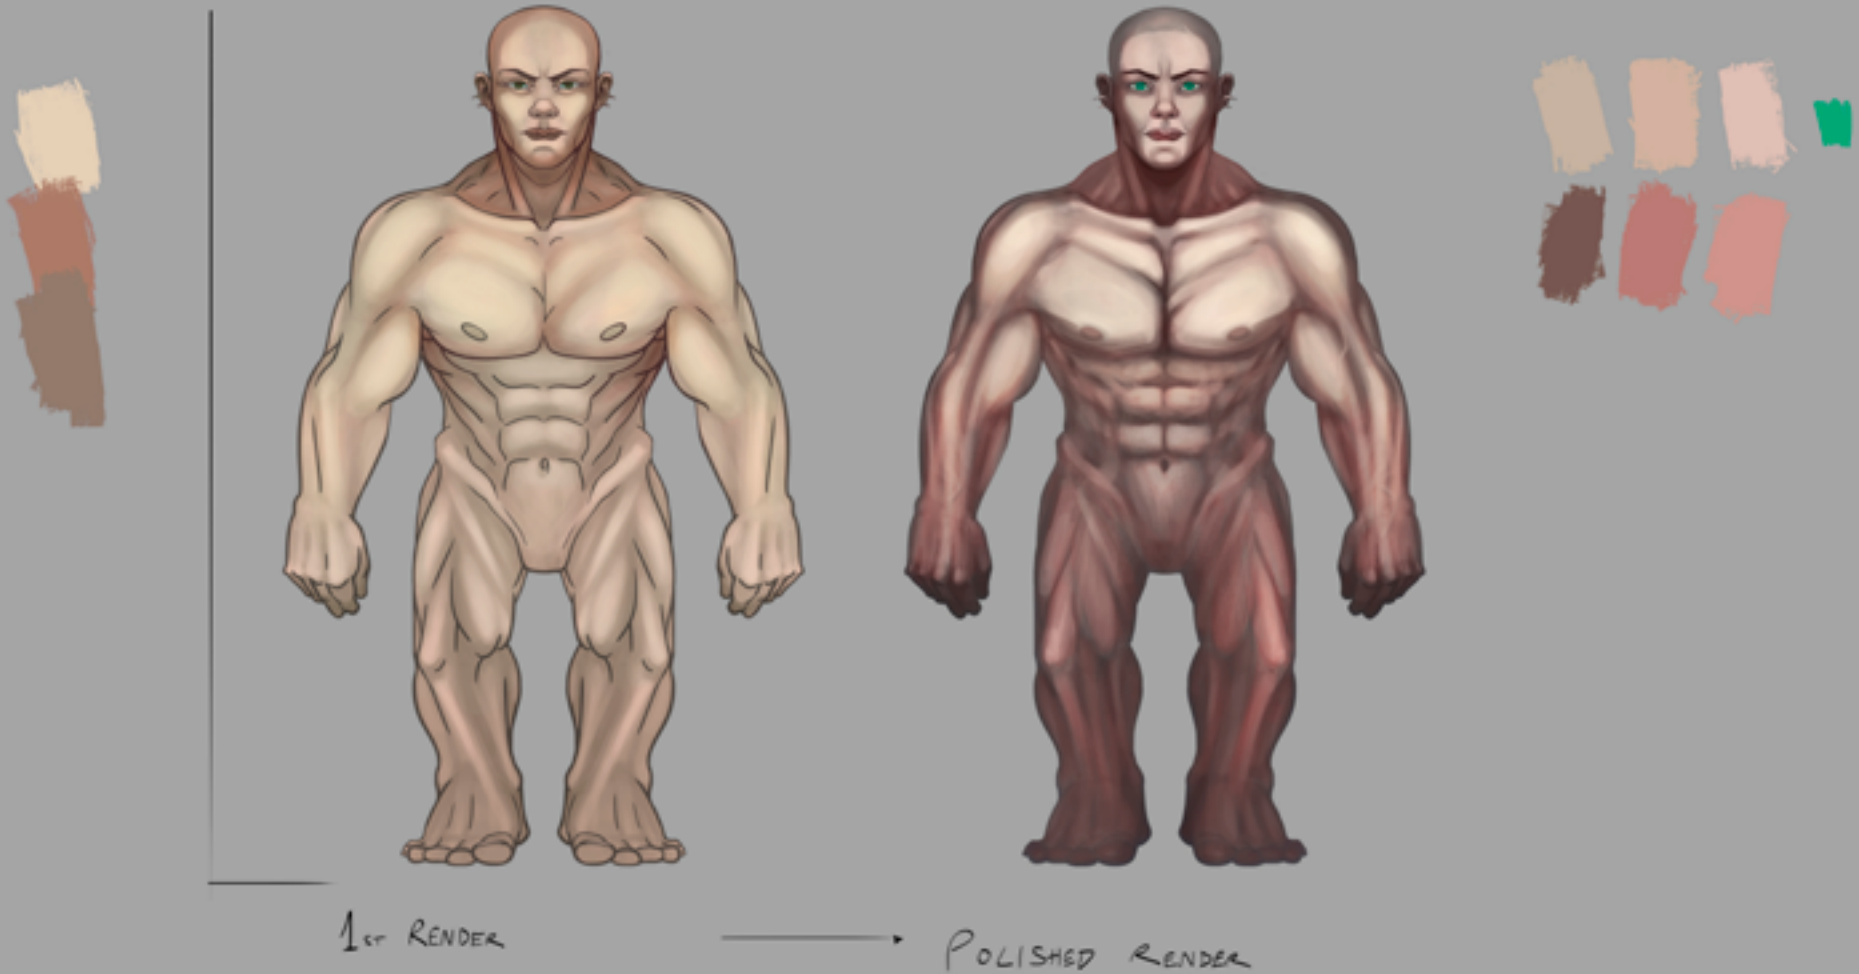

AVOIDING THE
"GLORIS"

MOOD ITERATIONS

"THE HOMINID"
- HOMINID SPECIES
152cm
5'

GOAT LINE - CPG

HOMINID
152 cm

1.72 AVG HUMAN

'ALFA' SPECIES

210 cm