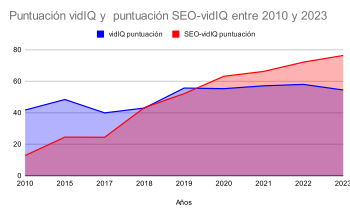

Promedio por año	
Años	Promedio por año
2010	41.7
2015	48.4
2017	39.9
2018	42.9666667
2019	55.67368421
2020	55.27926923
2021	57.08858889
2022	57.98
2023	54.44
Total	504

Fecha de subida	vidIQ puntuación	SEO-vidIQ puntuación
22-ene-20	51.6	46
5-feb-20	55	77.2
12-feb-20	52.8	46.5
19-feb-20	49.7	54.4
26-feb-20	53.9	53.4
11-mar-20	51.5	43.1
22-mar-20	55.1	63.4
3-abr-20	56.2	50
8-abr-20	50.1	68.2
22-abr-20	52.8	76
8-may-20	53.1	34
20-may-20	50.9	63.8
14-jun-20	50.8	77.5
30-sept-20	56.4	69.6
7-oct-20	56.5	67.1
14-oct-20	54.9	40.9
21-oct-20	56.5	48.1
28-oct-20	59.6	94.6
4-nov-20	58.2	78.2
11-nov-20	56.7	75.5
18-nov-20	62.3	73.1
25-nov-20	54.7	73.5
2-dic-20	61.2	97.3
9-dic-20	59	81.3
16-dic-20	57.4	35.4
55.27926923	63.15	

Fecha de subida	vidIQ puntuación	SEO-vidIQ puntuación
19-ene-21	59	76.6
27-ene-21	55.8	60.1
3-feb-21	59.3	75.5
10-feb-21	57.7	0
17-feb-21	51.9	59.5
30-mar-21	57.2	75.6
5-may-21	57.3	75.4
12-may-21	58.1	75.1
9-jun-21	59.9	98.1
29-sept-21	56.7	77.5
6-oct-21	54.8	88.7
13-oct-21	53.9	45.6
27-oct-21	53.8	43.7
3-nov-21	58.9	55.1
10-nov-21	59.8	83.7
24-nov-21	61.2	81.1
1-dic-21	57.4	49.4
22-dic-21	54.9	72.5
57.08858889	66.23333333