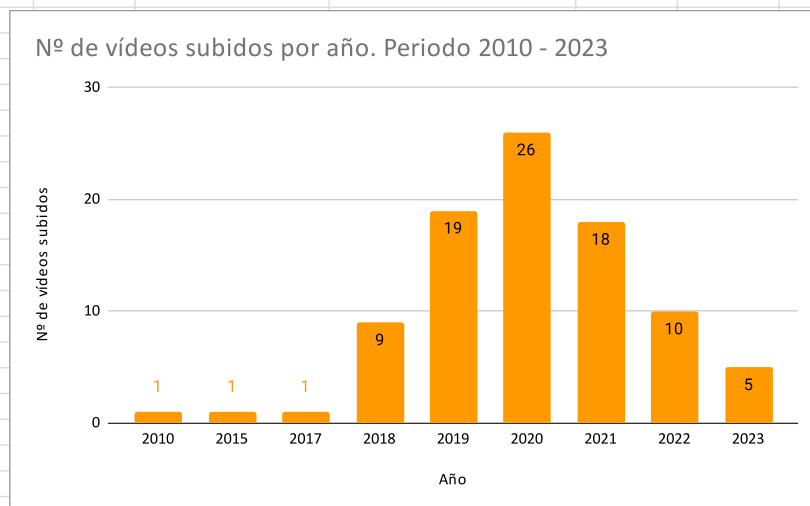

Año	Nº de vídeos subidos
2010	1
2015	1
2017	1
2018	9
2019	19
2020	26
2021	18
2022	10
2023	5
Total	90

2-feb-22	61,0	84.4							
7-sept-22	59.2	91.5							
21-sept-22	57.7	73.9							
5-oct-22	56.5	65.2							
26-oct-22	54.4	72.8							
16-nov-22	56.7	31.8							
23-nov-22	58.1	75.5							
7-dic-22	58.5	67.5							
14-dic-22	60.7	98.7							
22-dic-22	57,0	60.1							
13-sept-23	54.8	65.4							
27-sept-23	57.1	75.3							
11-oct-23	54.6	82.8							
1-nov-23	53.8	81.3							
15-nov-23	51.9	77							