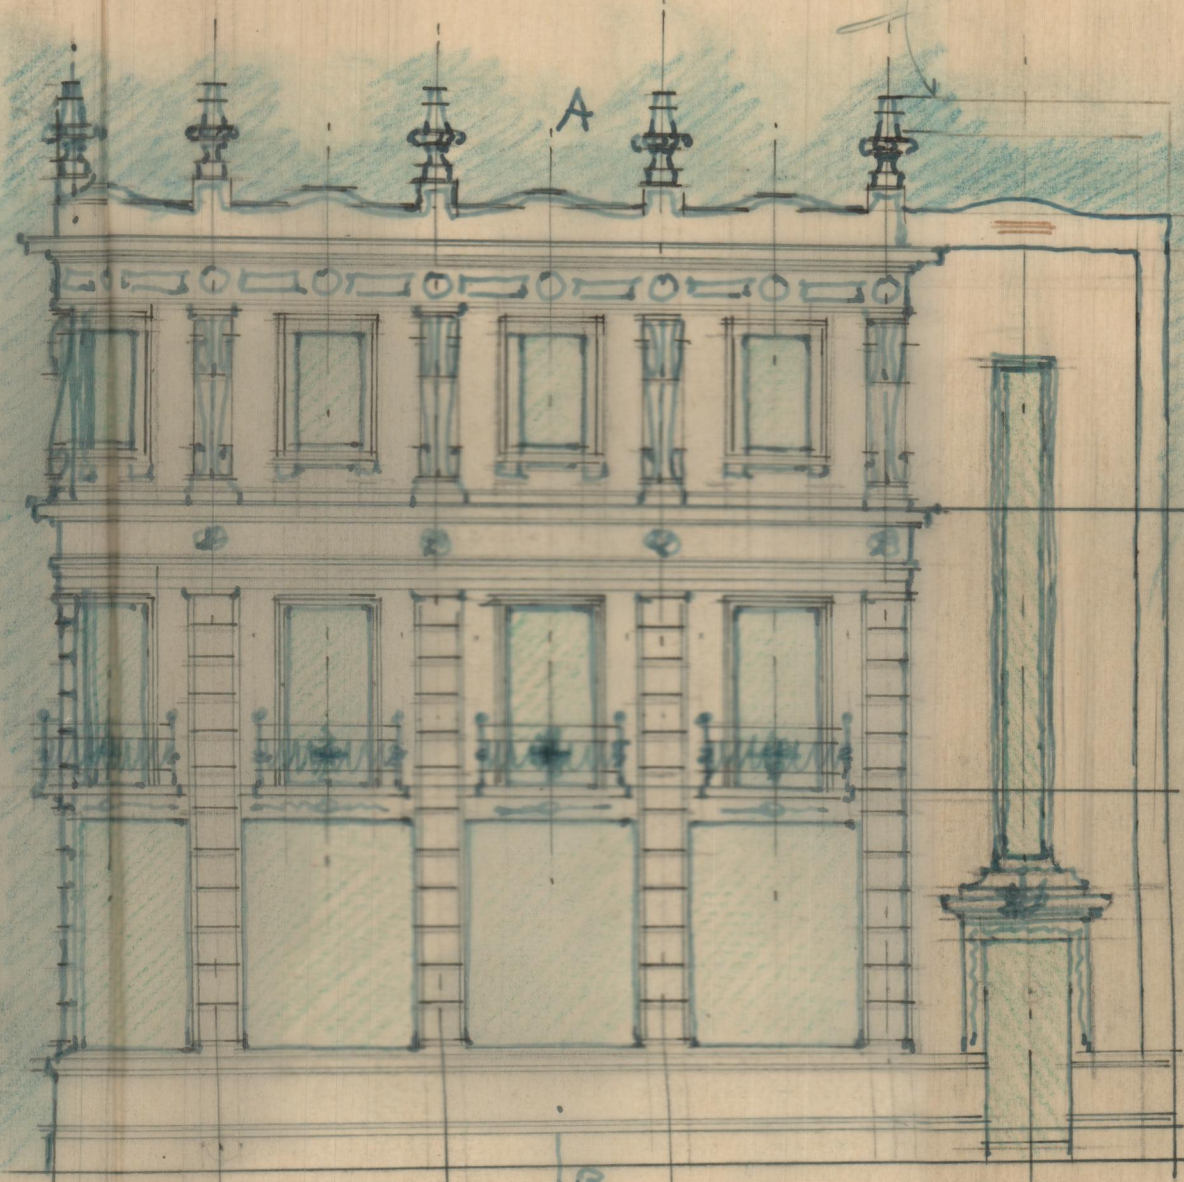

Handwritten notes at the top of the page, possibly including a date or project name, written in a cursive script.

Architectural annotations at the bottom left, including a vertical dimension line labeled '225' and a horizontal dimension line labeled '21'.

Architectural annotations at the bottom center, including a vertical dimension line labeled '225' and a horizontal dimension line labeled '14'90'.

Handwritten number '14'90' at the bottom right, likely representing a dimension.

FACHADA A LA CALLA DEL DOCTOR CASAL

FACHADA AL CALLIZO