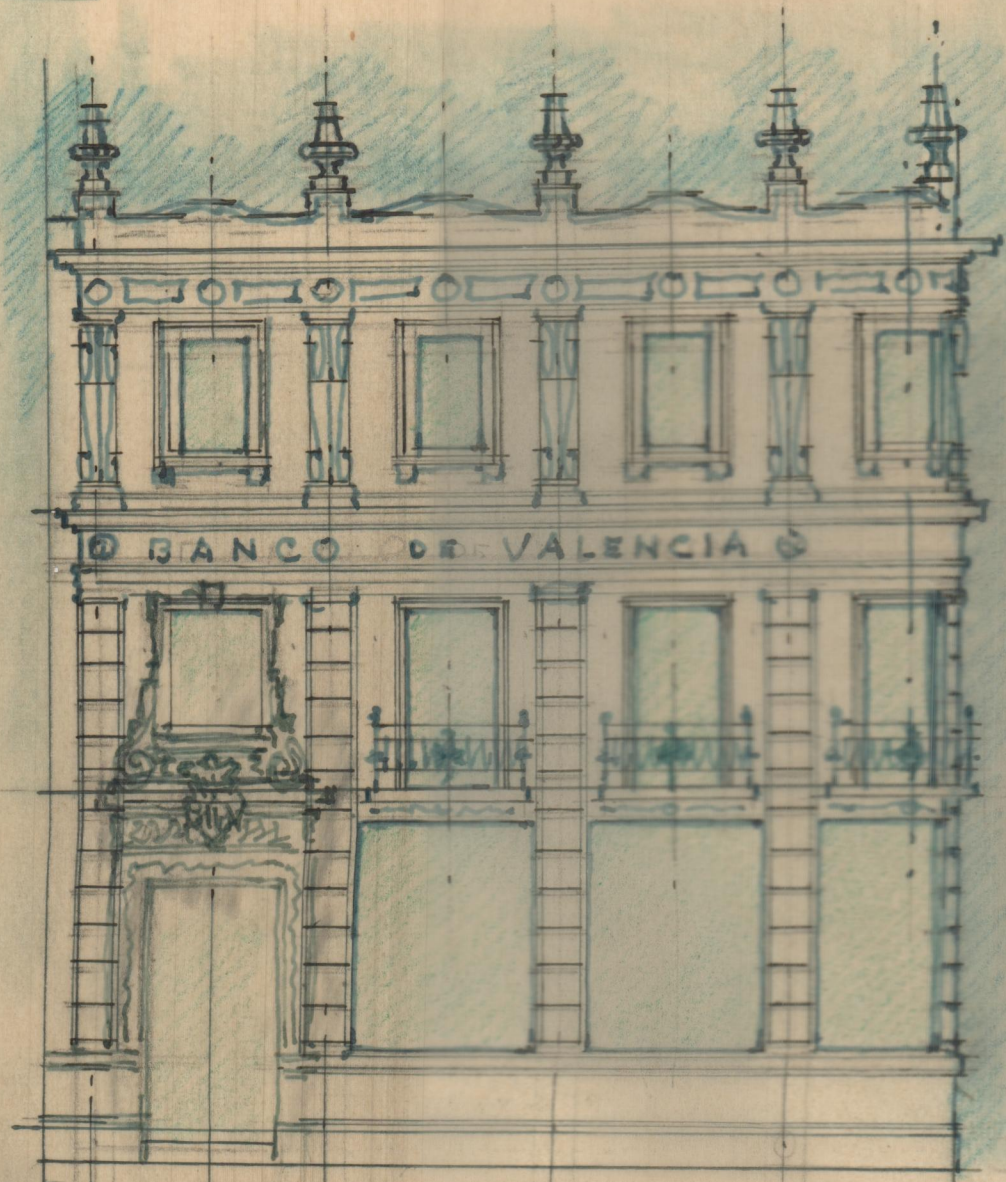

Handwritten notes at the top of the page, possibly including a date or project name, written in a cursive script.

Architectural annotations at the bottom left, including a vertical dimension line labeled '225' and a horizontal dimension line labeled '21'.

Architectural annotations at the bottom center, including a vertical dimension line labeled '225' and a horizontal dimension line labeled '14'90'.

Handwritten number '14'90' at the bottom right, likely representing a dimension.

FACHADA A LA CALLA DEL DOCTOR CASAL

FACHADA AL CALLIZO