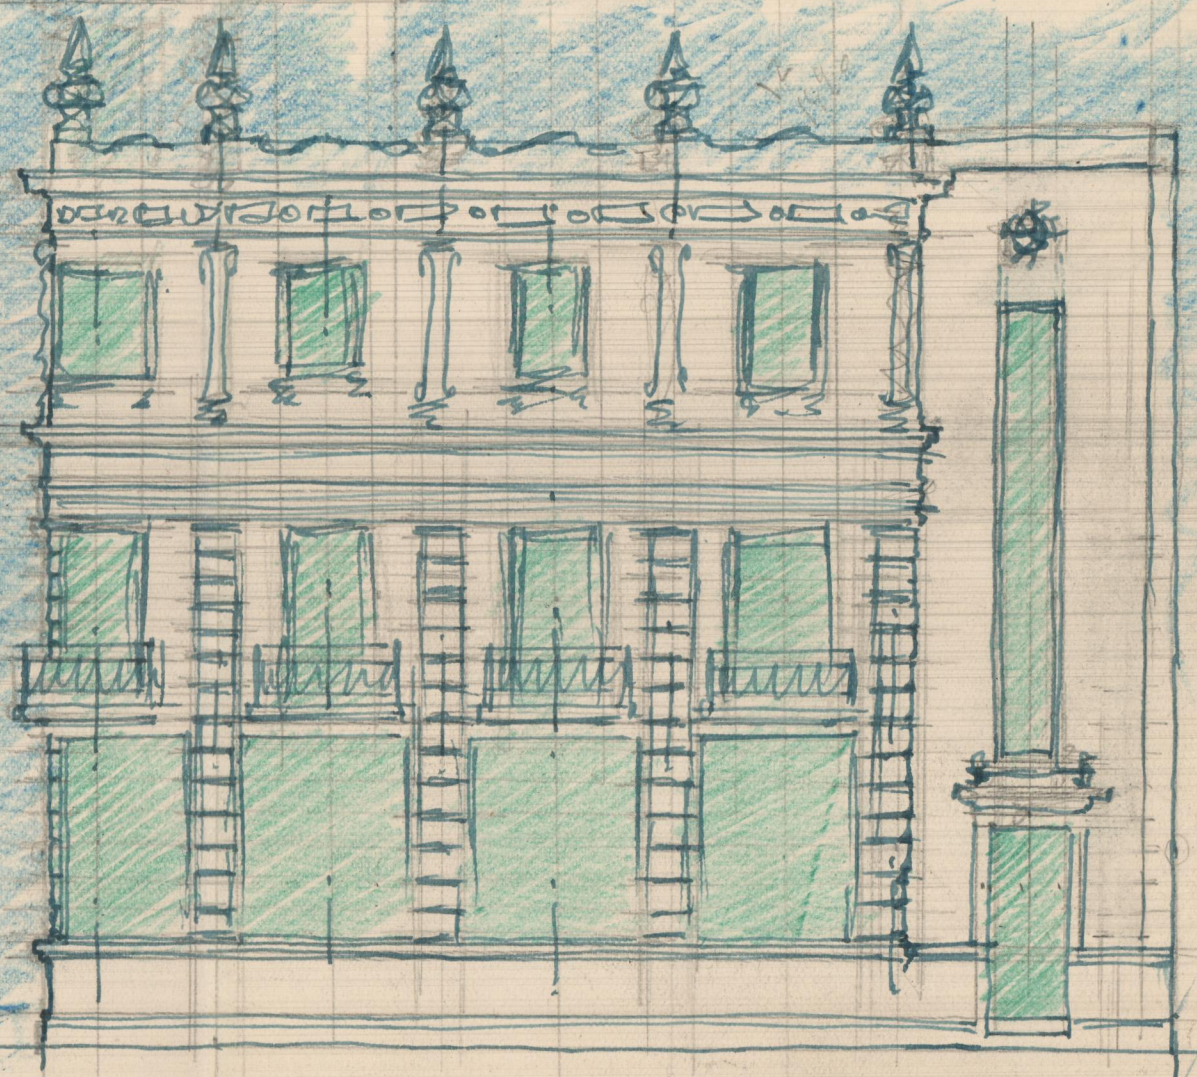

Handwritten notes at the top of the page, possibly including a date or project name, written in a cursive script.

Architectural annotations at the bottom left, including a vertical dimension line labeled '225' and a horizontal dimension line labeled '21'.