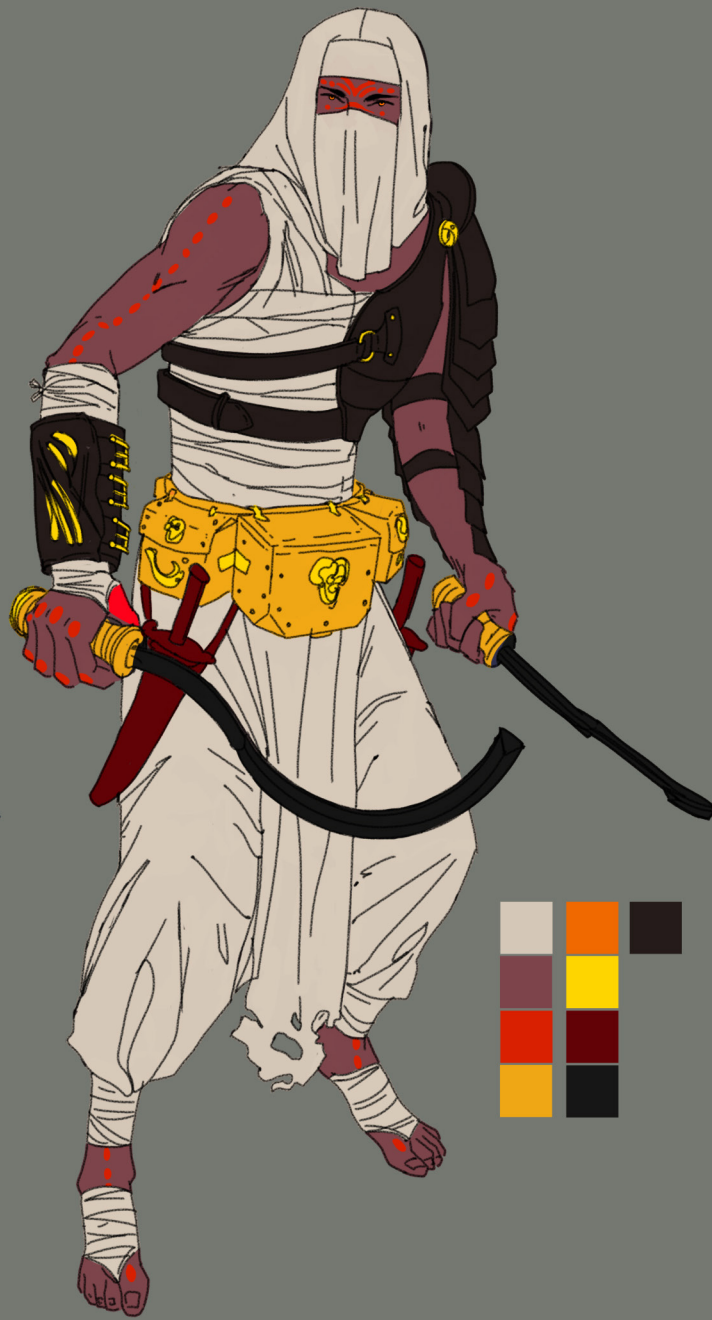

ENDROS

ENDROS

Ojos
Cristalinos

NAYA MÄE

Xerjabbäl

Ygjabäl

WAGHÚ

THIS PAGE: The Whorner's Nest tree house designed by Peter Walker & Partners from 1988 and 1989. **TOP LEFT:** A tree house designed by Peter Walker & Partners. **MIDDLE LEFT:** A tree house designed by Peter Walker & Partners. **RIGHT:** A tree house designed by Peter Walker & Partners. **BOTTOM LEFT:** A tree house designed by Peter Walker & Partners. **BOTTOM RIGHT:** A tree house designed by Peter Walker & Partners.

PADMUT

BOCETOS

Diseños Antiguos

FUSIÓN

Dueños
Antiguos

mucho pelo por
el cuerpo (oso, rubio)
piernas cortas
pero grande

ENDROS

INTENTO COMPARATIVA

version
animal

version
humanizada

- CASA CURVA -
SIN ESQUINAS
PAREDES RAMAS

ARTES FINALES