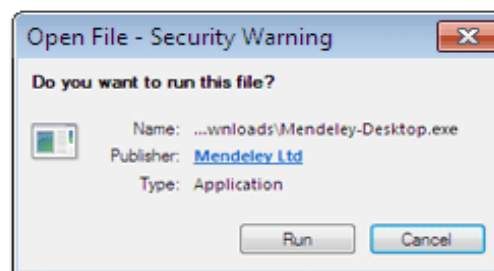

Explore new features currently in development and provide us with feedback: download the [current development preview](#).

Downloading Mendeley Desktop for Windows...

[Need a different version?](#)

Your download should start automatically in a few seconds.

If it doesn't, [restart the download](#).

1. Download Mendeley Desktop

Save Mendeley Desktop to your hard drive.

2. Install Mendeley Desktop

Double-click the Mendeley Desktop icon in your browser's download window, and follow the instructions on screen.