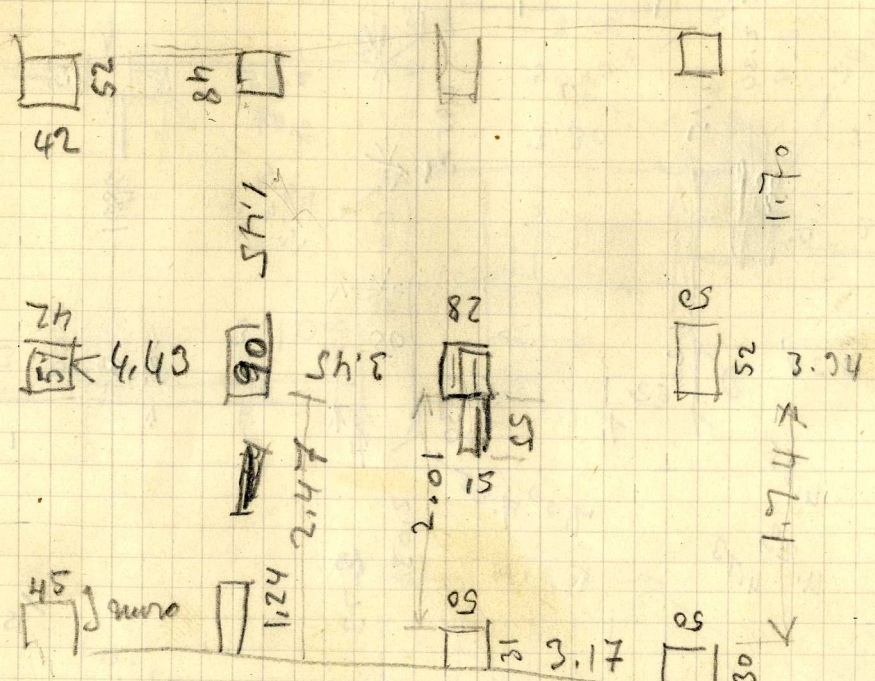

19'00 ± 20

C. Anas of 12

Mariano Jorge

5-Oct-1945

Mariano Jungfer

16'2

2.18

2.55